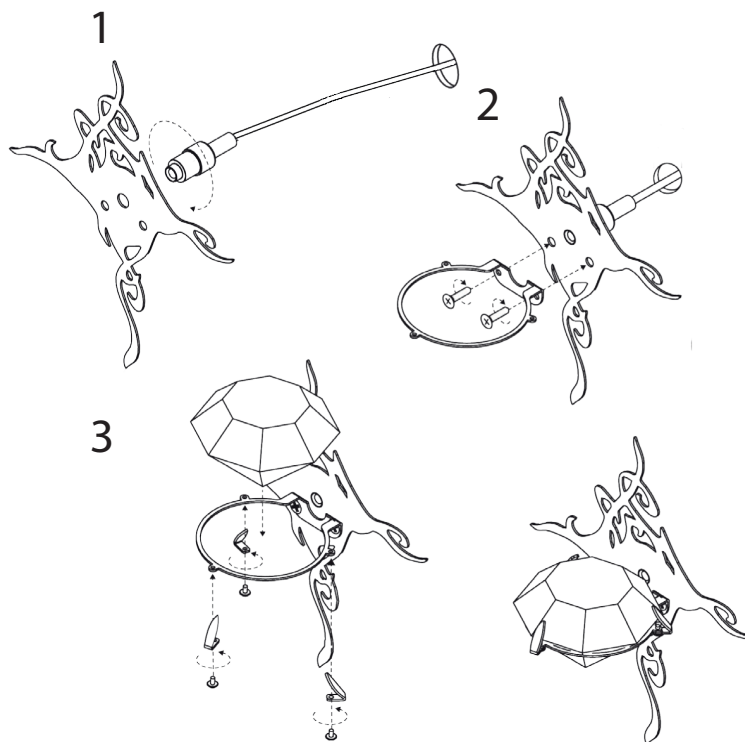

NB !

- IP 20 includes a 5 m cable with connectors in both ends.
- IP 67 equipped with a 5 m connection cable.

RECOMMENDED TRANSFORMER SETS:

Transformer	Product No.	Dimmer	Min lamps	Max lamps
Osram OTe 13/220-240/350 PC	1532283	*	6	9
Osram OTe 18/220-240/350 PC	1532284	*	9	17
Osram OTe 20/220-240/350 PC	1532266	*	15	18
Osram OT 9/220-240/350 DIM	1532268	1 - 10 V	1	7

* Leading and Trailing Edge Dimmer

Cariitti Oy
www.cariitti.com

Munkinmäentie 9
02400 Kirkkonummi
Finland

Subject to change.

IP 20

- IP 20 includes a 5 m cable with connectors in both ends.

IP 67

- IP 67 equipped with a 5 m connection cable.