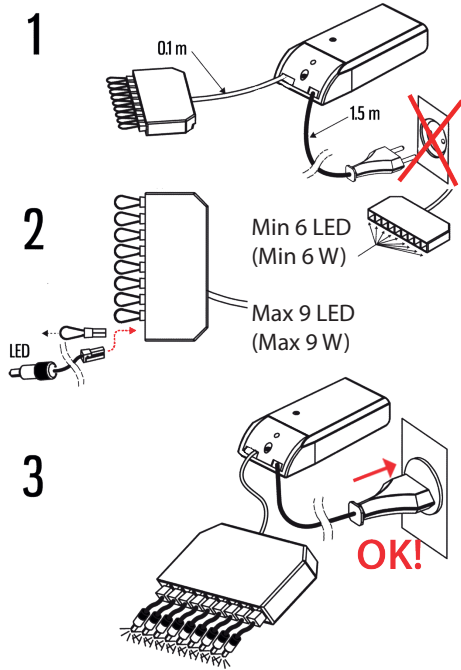

1532283

1532284

1532266

1532268