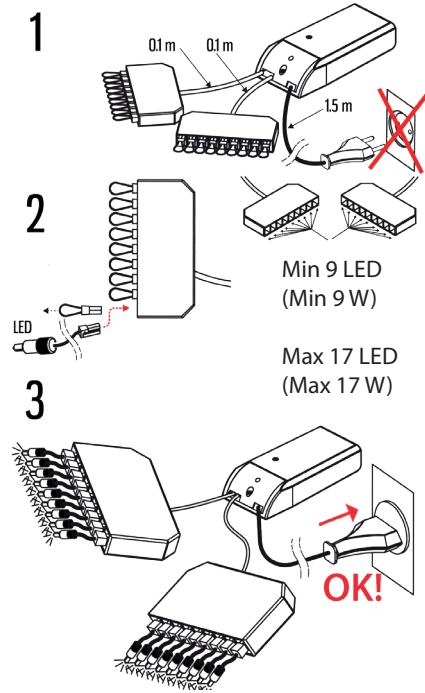

1532283

1532284

1532266

1532268