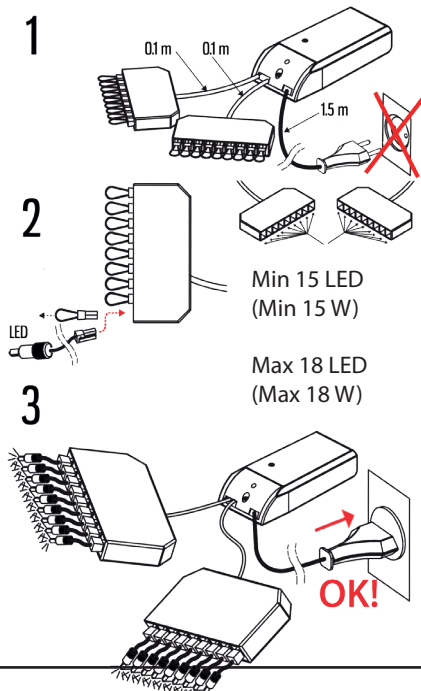

1532283

1532284

1532266

1532268