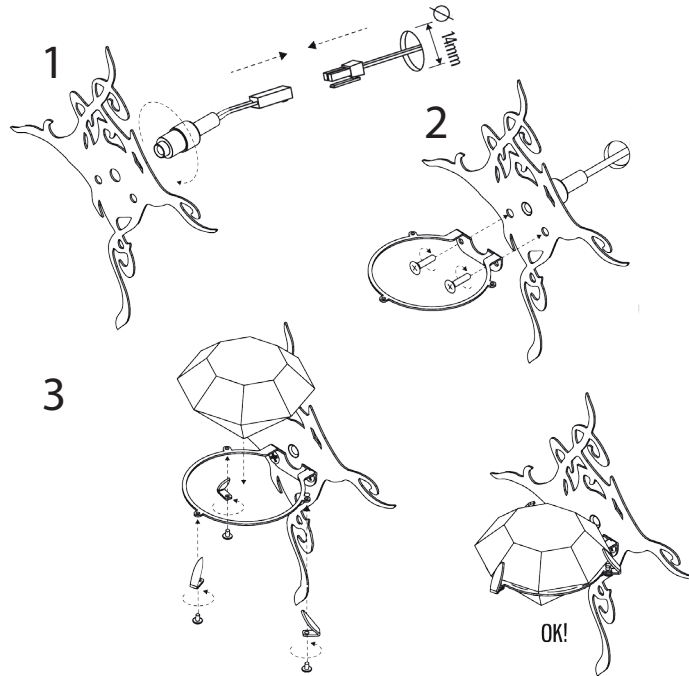

NB !

- IP 20 includes a 5 m cable with connectors in both ends.
- IP 67 equipped with a 5 m connection cable.

RECOMMENDED TRANSFORMER SETS:

Transformer	Product No.	Dimmer	Min lamps	Max lamps
Osram OTe 13/220-240/350 PC	1532283	*	6	9
Osram OTe 18/220-240/350 PC	1532284	*	9	17
Osram OTe 20/220-240/350 PC	1532266	*	15	18
Osram OT 9/220-240/350 DIM	1532268	1 - 10 V	1	7

* Leading and Trailing Edge Dimmer

Cariitti Oy
www.cariitti.com

Munkinmäentie 9
02400 Kirkkonummi
Finland

Subject to change.

IP 20

- IP 20 includes a 5 m cable with connectors in both ends.

IP 67

- IP 67 equipped with a 5 m connection cable.